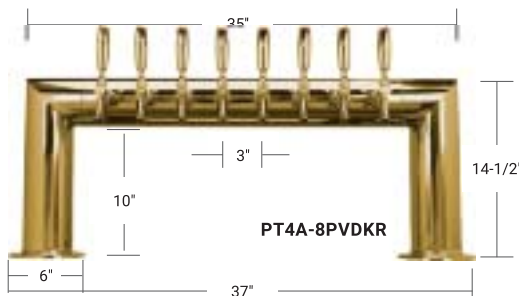

## 4" TUBE AIR COOLED

Includes: Standard U.S. faucet with brass body & shank with 5 ft x 3/16" I.D. vinyl hose.

PART NO.	FAUCETS	FINISH	LENGTH	OUTLET	DISPENSE SYSTEM
PT4A-8PSS	8	Polished SS	35"	Hose	Air Cooled
PT4A-8PVD	8	PVD brass	35"	Hose	Air Cooled
PT4A-10PSS	10	Polished SS	41"	Hose	Air Cooled
PT4A-10PVD	10	PVD brass	41"	Hose	Air Cooled
PT4A-12PSS	12	Polished SS	47"	Hose	Air Cooled
PT4A-12PVD	12	PVD brass	47"	Hose	Air Cooled

## 4" TUBE KOOL-RITE™ (GLYCOL)

Kool-Rite™ (glycol cooled) includes: 304 stainless steel faucet & shank with 1/4" O.D. tube.

PART NO.	FAUCETS	FINISH	LENGTH	OUTLET	RESTRICTION	DISPENSE SYSTEM
PT4A-8PSSKR	8	Polished SS	35"	Tube	8 1/2 lbs	Kool-Rite™ (Glycol)
PT4A-8PVDKR	8	PVD brass	35"	Tube	8 1/2 lbs	Kool-Rite™ (Glycol)
PT4A-10PSSKR	10	Polished SS	41"	Tube	7 1/2 lbs	Kool-Rite™ (Glycol)
PT4A-10PVDKR	10	PVD brass	41"	Tube	7 1/2 lbs	Kool-Rite™ (Glycol)
PT4A-12PSSKR	12	Polished SS	47"	Tube	8 1/2 lbs	Kool-Rite™ (Glycol)
PT4A-12PVDKR	12	PVD brass	47"	Tube	8 1/2 lbs	Kool-Rite™ (Glycol)
PT4A-14PSSKR	14	Polished SS	53"	Tube	8 1/2 lbs	Kool-Rite™ (Glycol)
PT4A-14PVDKR	14	PVD brass	53"	Tube	8 1/2 lbs	Kool-Rite™ (Glycol)